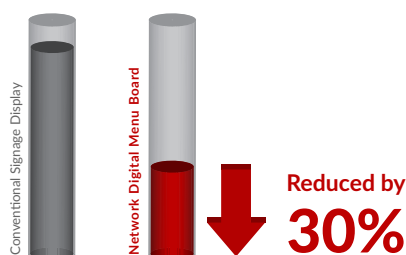

Low Power Consumption

The LED backlight technology provides improved brightness and contrast. Their lifespan is drastically improved to over 70,000 hours and the power consumption is reduced by around 30%.